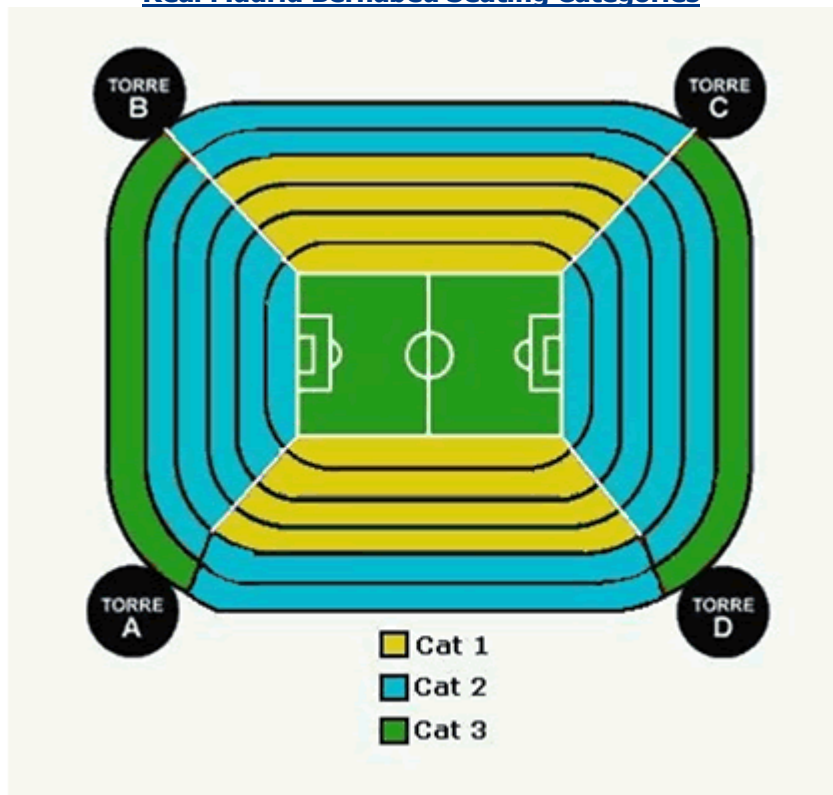

SPAIN 26-28 APRIL 2011 Barcelona

Match Ticket Guaranteed

Real Madrid Bernabeu Seating Categories

Real Madrid Tickets and Seating Categories

These seat areas are available:

Cat 1: Premium Long Side View - "Grada Baja, Grada Alta, Tribuna, 1º Anfiteatro, 2º Anfiteatro"

Cat 2: Upper Long Side View (3º Anfiteatro or 4º Anfiteatro) or Goal End View up to and including Third Tier ("3º Anfiteatro")

Cat 3: Upper Goal End View (Fourth Tier or "4º Anfiteatro")