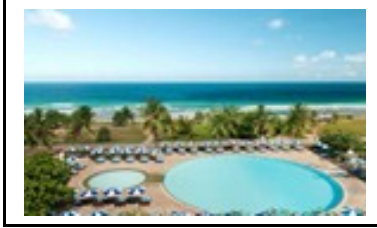

Unwind with a traditional Thai massage in the Spa at the Hilton Phuket Arcadia Resort & Spa. Cool off in one of 3 pools, take a free scuba diving class or just relax to the sound of the waterfalls. This stunning resort, set on the sandy Karon Beach, stretches over 75 acres of lush tropical gardens.

Le Meridien Resort

<http://www.starwoodhotels.com/lemeridien/property/overview/index.html?propertyID=1848>

Tablodaki fiyatlar oda kahvaltısı fiyatlarıdır.

Deluxe Garden Room

990 Euro + 270 Euro vergiler