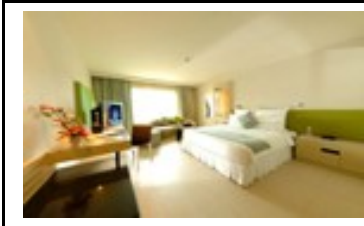

Standard Room

795 Euro + 270 Euro vergiler

Hotel offers a choice of accommodation, consisting of 193 Superior rooms, 60 Deluxe Pool View rooms, 90 Deluxe Garden Wing rooms, 37 Deluxe Gasalong rooms, 59 Deluxe Bungalows, 14 Villas, 32 Honeymoon rooms, 11 Family Suites & 4 Suites. With views of pool and garden, all rooms are designed to blend with their surrounds. Facilities include balcony, air-conditioning, colour satellite television, en suite bathroom with hot and cold water, telephone and mini bar.

Superior Room

830 Euro + 270 Euro vergiler

Hotel offers a choice of accommodation, consisting of 193 Superior rooms, 60 Deluxe Pool View rooms, 90 Deluxe Garden Wing rooms, 37 Deluxe Gasalong rooms, 59 Deluxe Bungalows, 14 Villas, 32 Honeymoon rooms, 11 Family Suites & 4 Suites. With views of pool and garden, all rooms are designed to blend with their surrounds. Facilities include balcony, air-conditioning, colour satellite television, en suite bathroom with hot and cold water, telephone and mini bar.

Millenium Patong

<http://www.millenniumhotels.com/th/millenniumpatongphuket/index.html>

Tablodaki fiyatlar oda kahvaltı fiyatlarıdır.

Superior Room

925 Euro + 270 Euro vergiler

The five-star resort is located in an idyllic location and set within lush tropical landscaping. This oasis of calm sits at the heart of one of Phuket's most vibrant and popular areas, Patong Beach, making it the perfect location for an enjoyable holiday with friends or family.

Tablodaki fiyatlar oda kahvaltısı fiyatlarıdır.

Hilton Guest Room

935 Euro + 270 Euro vergiler

Unwind with a traditional Thai massage in the Spa at the Hilton Phuket Arcadia Resort & Spa. Cool off in one of 3 pools, take a free scuba diving class or just relax to the sound of the waterfalls. This stunning resort, set on the sandy Karon Beach, stretches over 75 acres of lush tropical gardens.