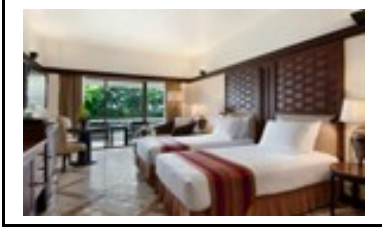

Standard Room

795 Euro + 270 Euro vergiler

Hotel offers a choice of accommodation, consisting of 193 Superior rooms, 60 Deluxe Pool View rooms, 90 Deluxe Garden Wing rooms, 37 Deluxe Gasalong rooms, 59 Deluxe Bungalows, 14 Villas, 32 Honeymoon rooms, 11 Family Suites & 4 Suites. With views of pool and garden, all rooms are designed to blend with their surrounds. Facilities include balcony, air-conditioning, colour satellite television, en suite bathroom with hot and cold water, telephone and mini bar.

Superior Room

830 Euro + 270 Euro vergiler

Hotel offers a choice of accommodation, consisting of 193 Superior rooms, 60 Deluxe Pool View rooms, 90 Deluxe Garden Wing rooms, 37 Deluxe Gasalong rooms, 59 Deluxe Bungalows, 14 Villas, 32 Honeymoon rooms, 11 Family Suites & 4 Suites. With views of pool and garden, all rooms are designed to blend with their surrounds. Facilities include balcony, air-conditioning, colour satellite television, en suite bathroom with hot and cold water, telephone and mini bar.

Millenium Patong

<http://www.millenniumhotels.com/th/millenniumpatongphuket/index.html>

Tablodaki fiyatlar oda kahvaltı fiyatlarıdır.

Superior Room

925 Euro + 270 Euro vergiler

The five-star resort is located in an idyllic location and set within lush tropical landscaping. This oasis of calm sits at the heart of one of Phuket's most vibrant and popular areas, Patong Beach, making it the perfect location for an enjoyable holiday with friends or family.

Tablodaki fiyatlar oda kahvaltısı fiyatlarıdır.

Hilton Guest Room

935 Euro + 270 Euro vergiler

Unwind with a traditional Thai massage in the Spa at the Hilton Phuket Arcadia Resort & Spa. Cool off in one of 3 pools, take a free scuba diving class or just relax to the sound of the waterfalls. This stunning resort, set on the sandy Karon Beach, stretches over 75 acres of lush tropical gardens.