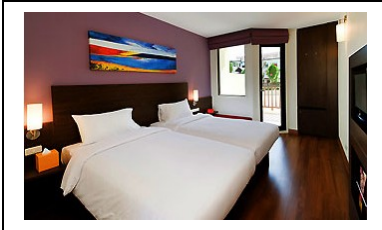

Oteller – oda cinsleri ve tarih aralıklarına göre seyahat paketleri fiyatları

Paketlere Dahil Olan Hizmetler

İstanbul – Phuket – İstanbul uçak biletleri

Phuket'te havaalanı – otel arasında transferler

5 gece oda+kahvaltı konaklama

Standard Room

795 Euro + 270 Euro vergiler

Hotel offers a choice of accommodation, consisting of 193 Superior rooms, 60 Deluxe Pool View rooms, 90 Deluxe Garden Wing rooms, 37 Deluxe Gasalong rooms, 59 Deluxe Bungalows, 14 Villas, 32 Honeymoon rooms, 11 Family Suites & 4 Suites. With views of pool and garden, all rooms are designed to blend with their surrounds. Facilities include balcony, air-conditioning, colour satellite television, en suite bathroom with hot and cold water, telephone and mini bar.

Millenium Patong

<http://www.millenniumhotels.com/th/millenniumpatongphuket/index.html>

Tablodaki fiyatlar oda kahvaltı fiyatlarıdır.

Superior Room

925 Euro + 270 Euro vergiler

The five-star resort is located in an idyllic location and set within lush tropical landscaping. This oasis of calm sits at the heart of one of Phuket's most vibrant and popular areas, Patong Beach, making it the perfect location for an enjoyable holiday with friends or family.

Tablodaki fiyatlar oda kahvaltısı fiyatlarıdır.

Hilton Guest Room

935 Euro + 270 Euro vergiler

Unwind with a traditional Thai massage in the Spa at the Hilton Phuket Arcadia Resort & Spa. Cool off in one of 3 pools, take a free scuba diving class or just relax to the sound of the waterfalls. This stunning resort, set on the sandy Karon Beach, stretches over 75 acres of lush tropical gardens.