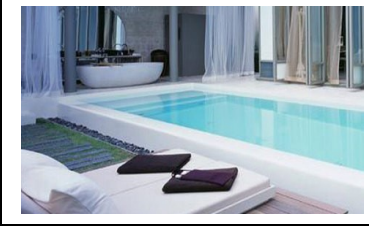

Tablodaki fiyatlar oda kahvaltısı fiyatlarıdır.

Hilton Guest Room

935 Euro + 270 Euro vergiler

Unwind with a traditional Thai massage in the Spa at the Hilton Phuket Arcadia Resort & Spa. Cool off in one of 3 pools, take a free scuba diving class or just relax to the sound of the waterfalls. This stunning resort, set on the sandy Karon Beach, stretches over 75 acres of lush tropical gardens.

SALA Phuket Resort and Spa

<http://www.salaresorts.com/phuket/>

Tablodaki fiyatlar oda kahvaltı fiyatlarıdır.

Sala Pool Villa

1.290 Euro + 270 Euro vergiler

SALA Phuket Resort and Spa is a stunning new deluxe pool villa resort, featuring private swimming pools in 63 out of 79 rooms, villas, and suites. SALA Phuket boutique resort is an impressive compliment to its popular sister property, [SALA Samui](#). SALA Phuket combines rare historical Sino - Portuguese architecture with modern 5-star facilities. Located on pristine Mai Khao beach on Phuket's northwest shoreline, SALA Phuket resort and spa is just 20 minutes from Phuket International Airport. The famous Blue Canyon Golf Course is a short distance from SALA Phuket and the picturesque Phang Nga Bay is located just 25 minutes away.